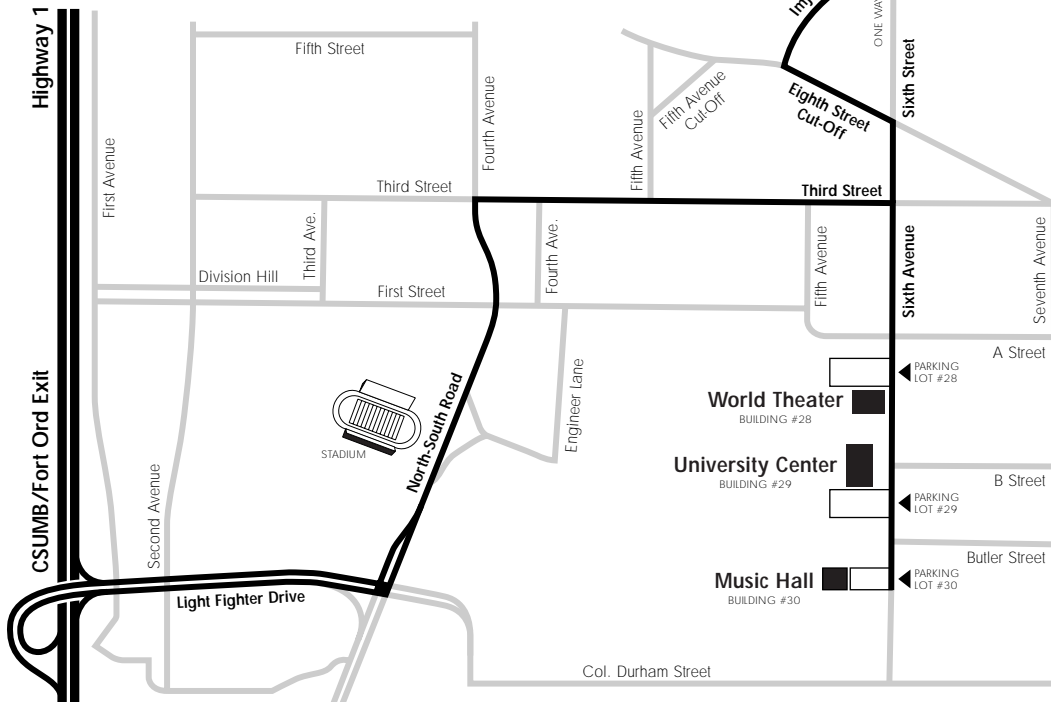

# CALIFORNIA STATE UNIVERSITY Monterey Bay

- Take the CSU Monterey Bay exit (Fort Ord Main Entrance) from Highway 1
- The exit will put you on LIGHT FIGHTER DRIVE
- Proceed down LIGHT FIGHTER DRIVE through the first blinking signal
- Make a LEFT at the second blinking signal onto NORTH-SOUTH ROAD
- Make a RIGHT on THIRD STREET
- Turn RIGHT on SIXTH AVENUE

- From RESERVATION ROAD, turn WEST on IMJIN ROAD
- Proceed down IMJIN ROAD through the blinking signal
- Make a LEFT on EIGHTH STREET CUTOFF
- Make a LEFT on SIXTH STREET
- SIXTH STREET becomes SIXTH AVENUE